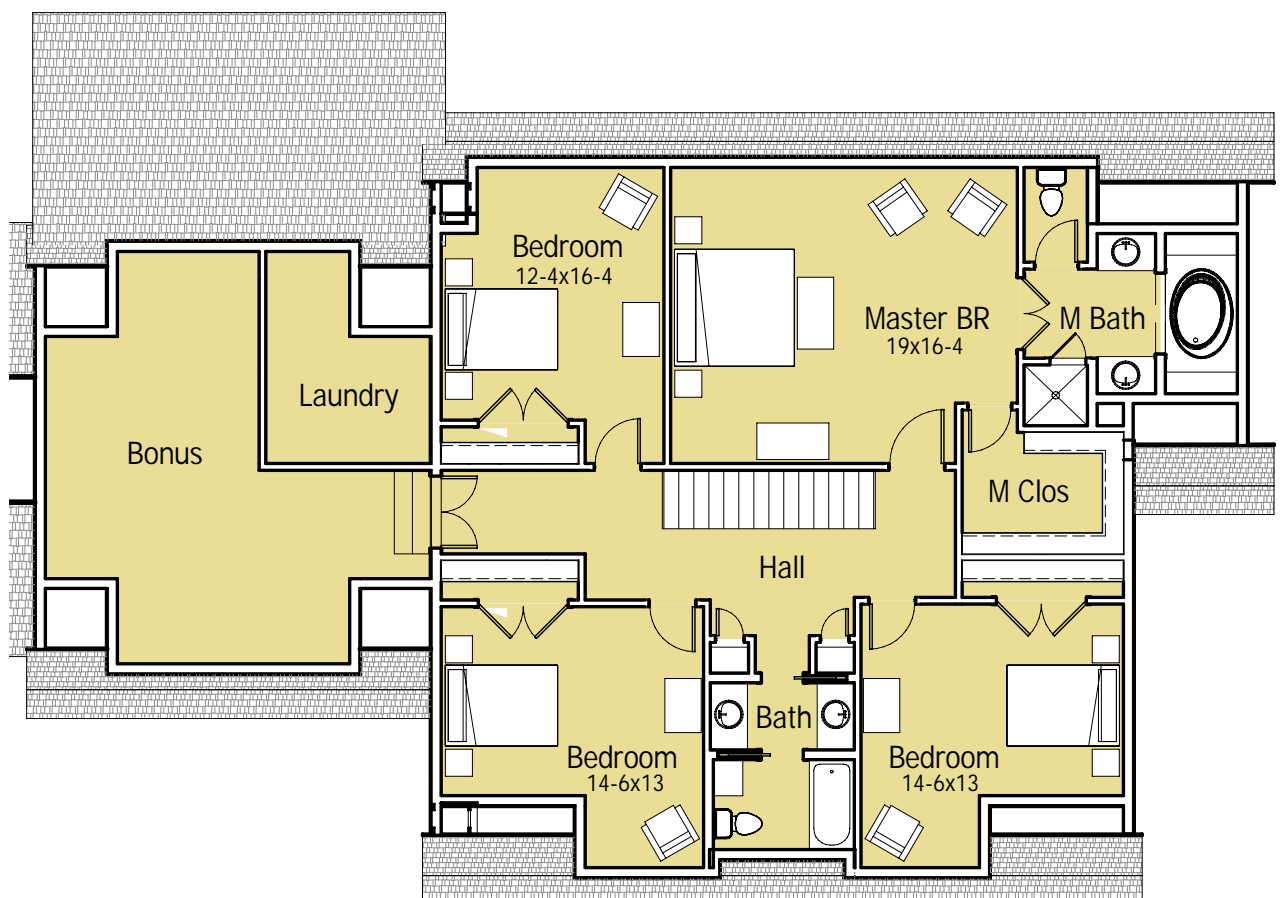

Building Overall Areas	
Name	Area

Main Floor	
Main Floor	1379 SF
	1379 SF
Second Floor	
Bonus	452 SF
Second Floor	1538 SF
	1990 SF
Grand total: 3	3369 SF

**SIMPLY ELEGANT
HOME DESIGNS**

WWW.SIMPLYELEGANTHOMEDESIGNS.COM

Tonka Dutch Colonial

Plan # 15-3369

COPYRIGHT 2008 SIMPLY
ELEGANT HOME DESIGNS

T: 612-669-6411