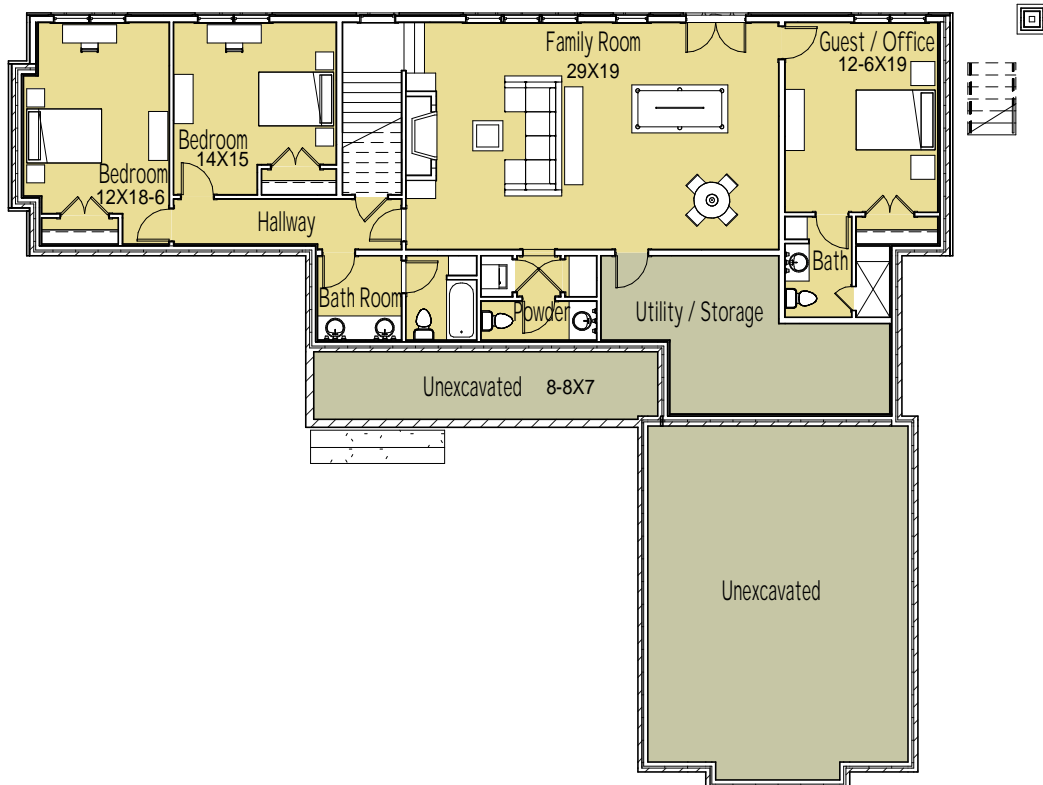

Building Overall Areas	
Name	Area

Lower Level

Area	2074 SF
	2074 SF

Main Floor

Area	2193 SF
	2193 SF

Grand total: 2 4267 SF

SIMPLY ELEGANT  
HOME DESIGNS

The Somerset  
Ranch  
Plan # 104267