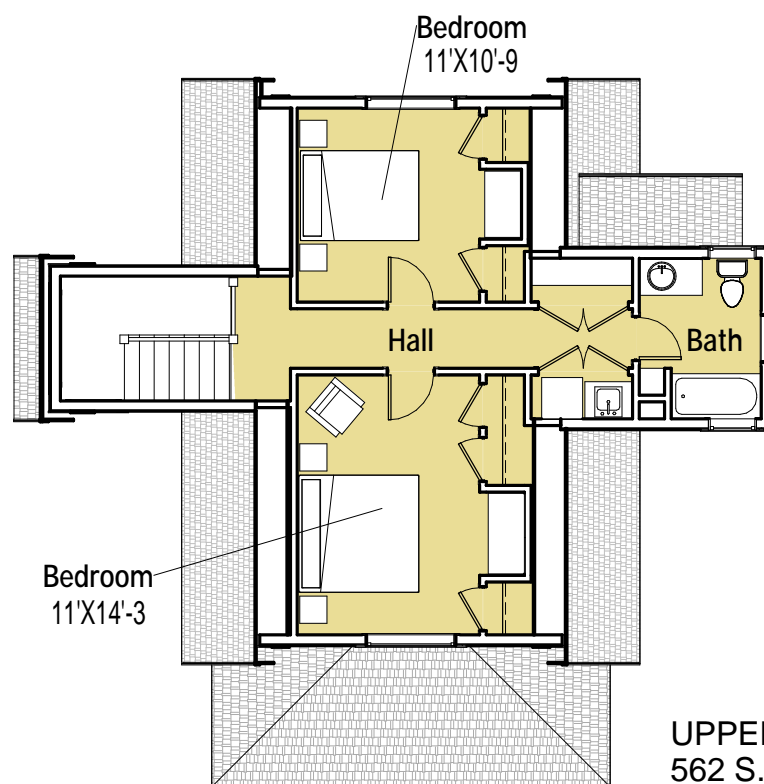

MAIN FLOOR  
787 S.F.

UPPER FLOOR  
562 S.F.

**SIMPLY ELEGANT**  
HOME DESIGNS

[WWW.SIMPLYELEGANTHOMEDESIGNS.COM](http://WWW.SIMPLYELEGANTHOMEDESIGNS.COM)

Scandia Modern Cottage

Plan # 15-1349

COPYRIGHT 2008 SIMPLY ELEGANT  
HOME DESIGNS