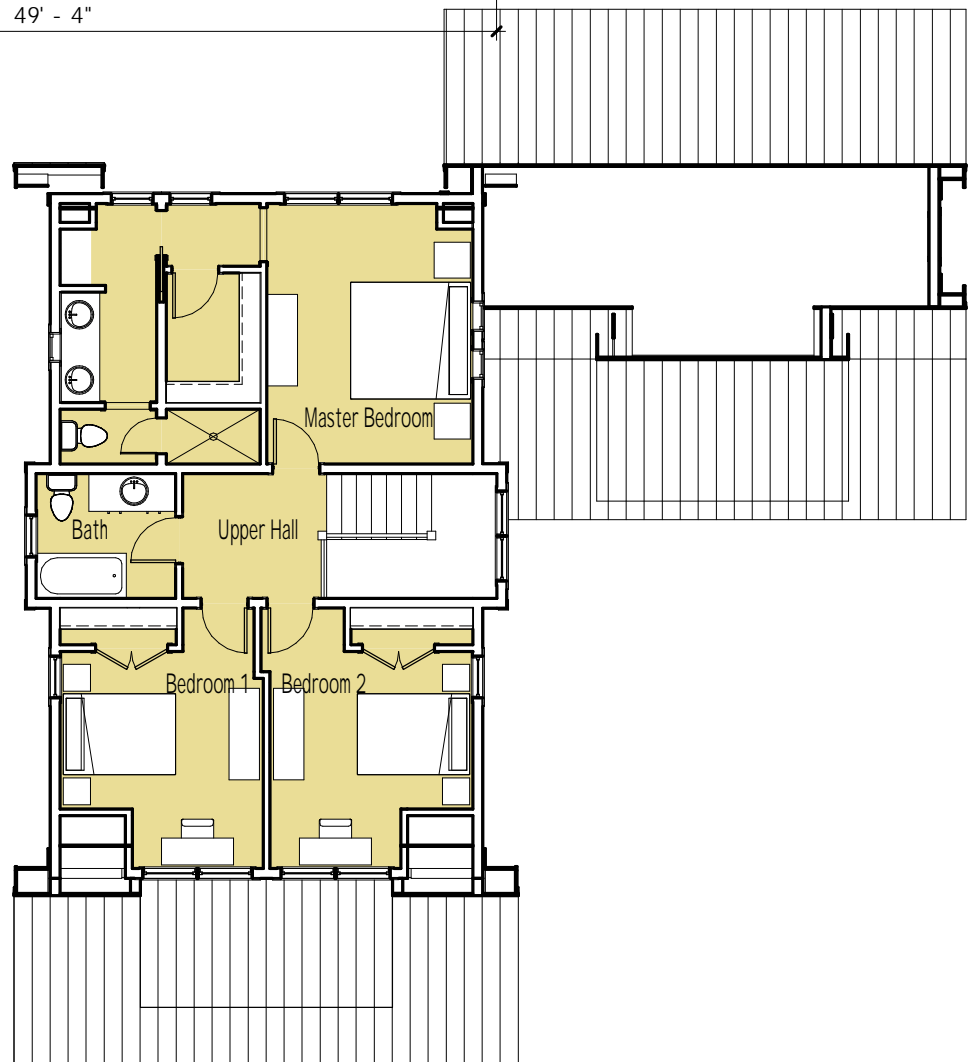

Building Overall Areas	
Name	Area

Main Floor	
Main Floor	827 SF
	827 SF

Second Floor	
Second Floor	901 SF
	901 SF

Grand total: 2 1728 SF

**SIMPLY ELEGANT
HOME DESIGNS**

WWW.SIMPLYELEGANTHOMEDESIGNS.COM

Bayport Cottage

Plan # 15-1728

COPYRIGHT 2011 SIMPLY
ELEGANT HOME DESIGNS

T: 877-380-9470