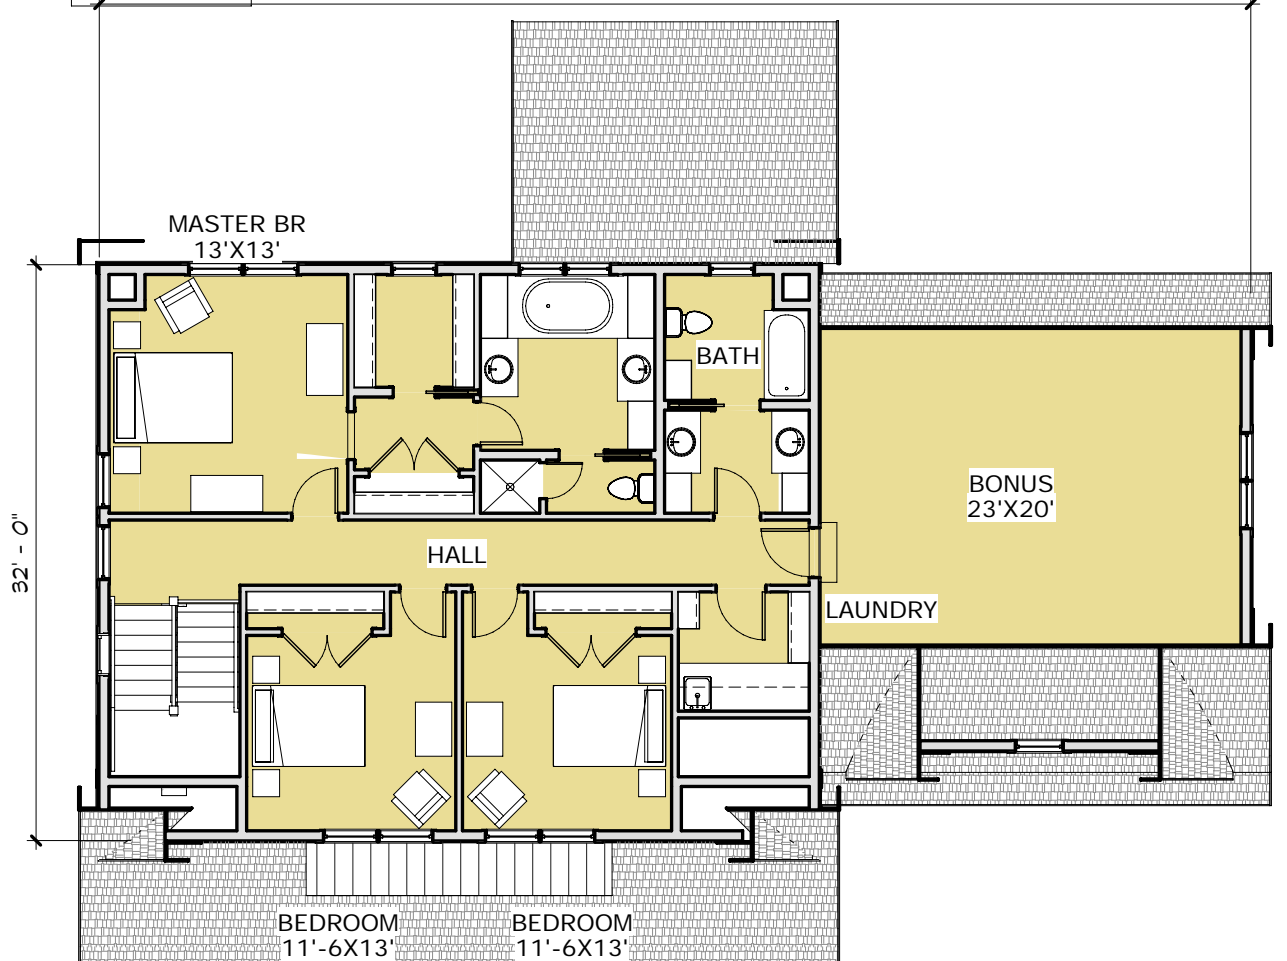

Building Overall Areas	
Name	Area

Main Floor	
Main Floor	1191 SF
	1191 SF

Second Floor	
Upper Floor	1165 SF
	1165 SF
Grand total: 2	2356 SF

**SIMPLY ELEGANT
HOME DESIGNS**

WWW.SIMPLYELEGANTHOMEDESIGNS.COM

The Lake Elmo
Plan # 15-2356

COPYRIGHT 2008 SIMPLY
ELEGANT HOME DESIGNS

T: 612-669-6411