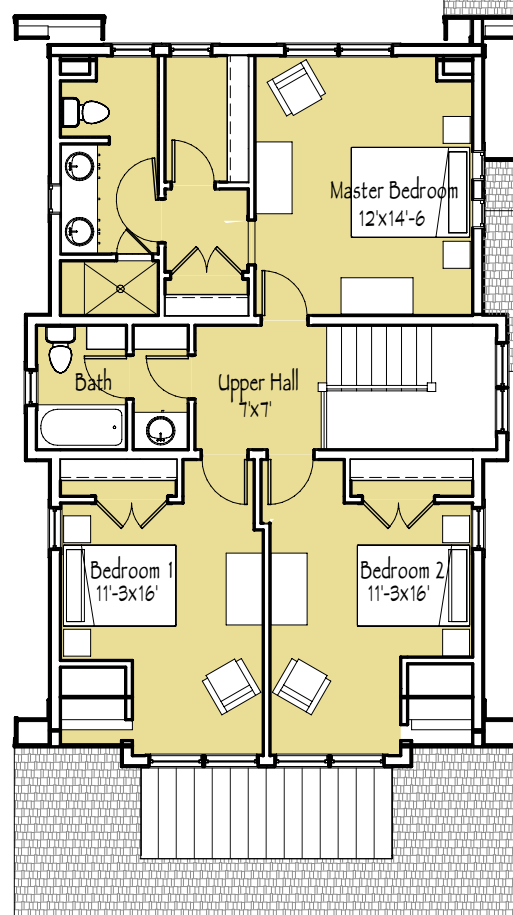

Building Overall Areas	
Name	Area
Main Floor	
Main Floor	827 SF
	827 SF
Second Floor	
Second Floor	930 SF
	930 SF
Grand total: 2	1757 SF

**SIMPLY ELEGANT  
HOME DESIGNS**

WWW.SIMPLYELEGANTHOMEDESIGNS.COM

**Bayport Bungalow**

Plan # 15-1757

COPYRIGHT 2008 SIMPLY  
ELEGANT HOME DESIGNS

T: 612-669-6411