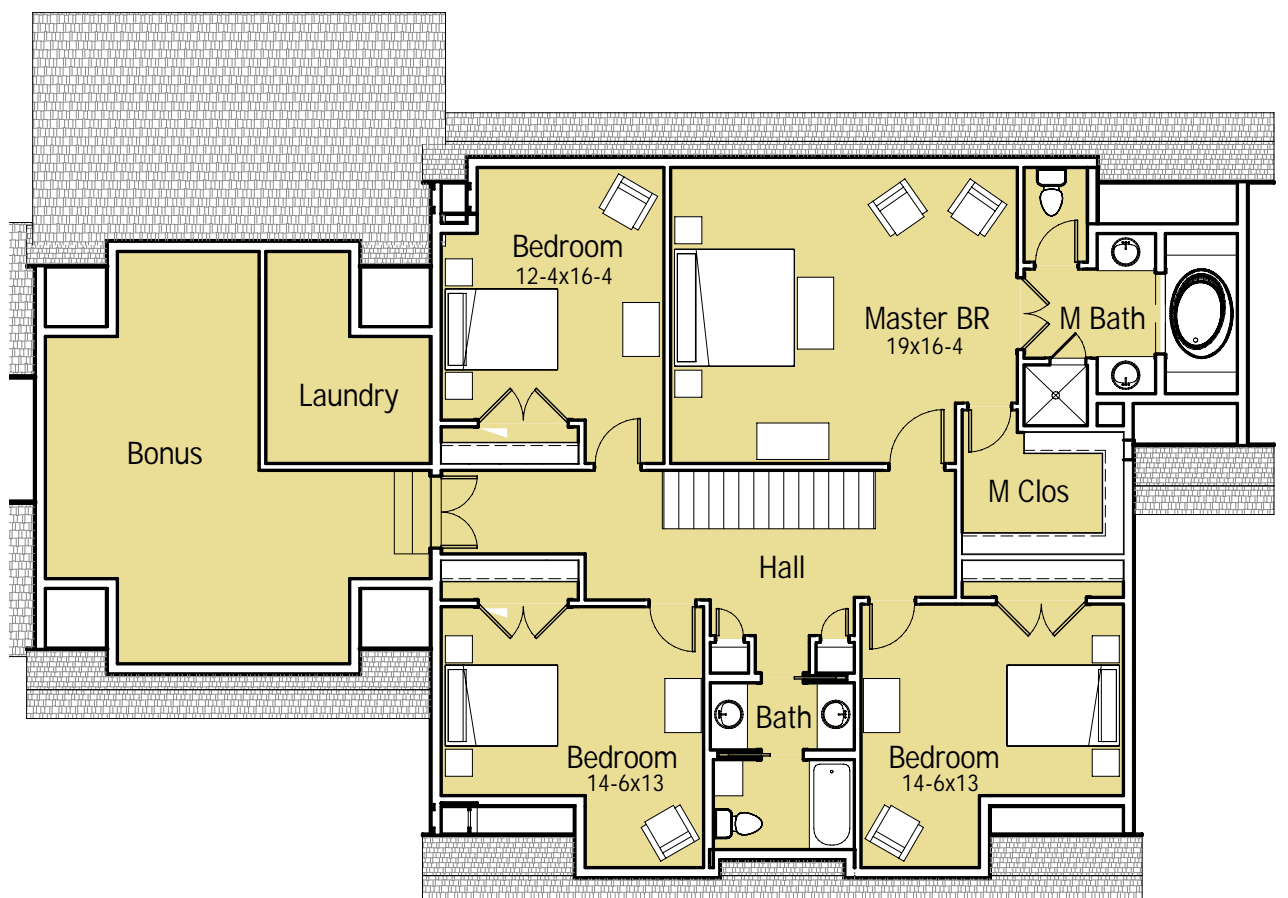

Building Overall Areas	
Name	Area

Main Floor	
Main Floor	1379 SF
	1379 SF
Second Floor	
Bonus	452 SF
Second Floor	1538 SF
	1990 SF
Grand total: 3	3369 SF

**SIMPLY ELEGANT  
HOME DESIGNS**

WWW.SIMPLYELEGANTHOMEDESIGNS.COM

**Tonka Dutch Colonial**

Plan # 15-3369

COPYRIGHT 2008 SIMPLY  
ELEGANT HOME DESIGNS

T: 612-669-6411